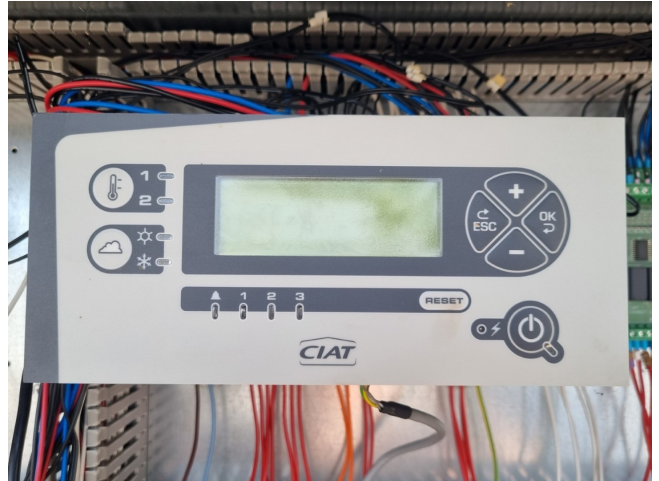

CIAT Connect2 control module

Specifications

Marque	CIAT
Type	Connect2 control module
Spec.	Display and board
Remarks	220x100x200 mm (LxWxH)
Stock	1

Description

Used CIAT Connect2 control module

Used CIAT Connect2 control module with base board. Deinstalled from a CIAT LD 700V EVO chiller.